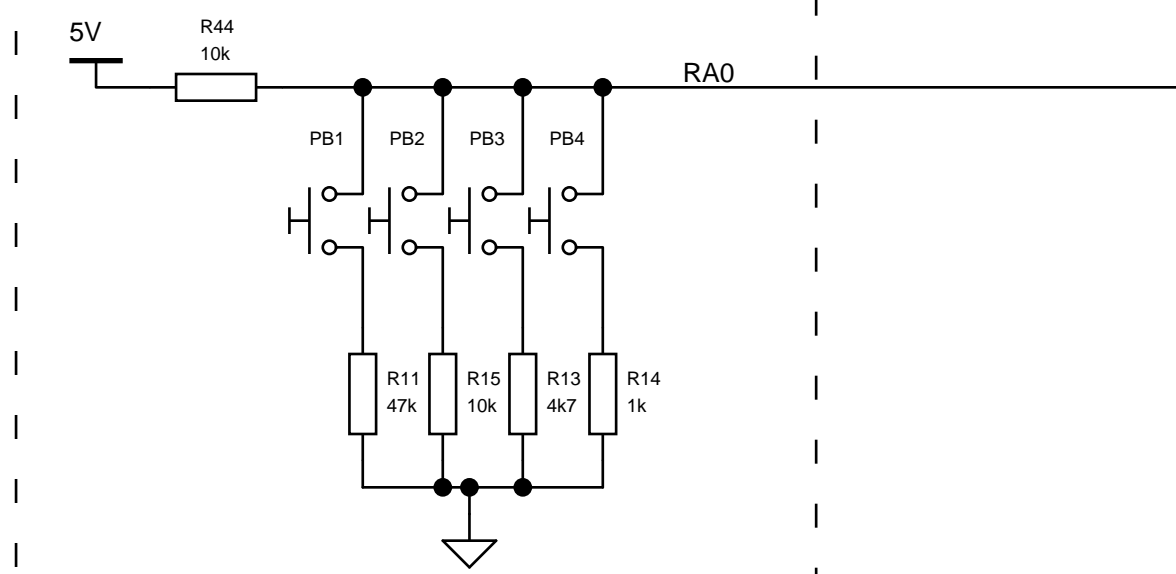

PIC Real Time Clock DS1307

Analogue Keys

Real Time Clock

ICSP

Multiplexed 7seg display