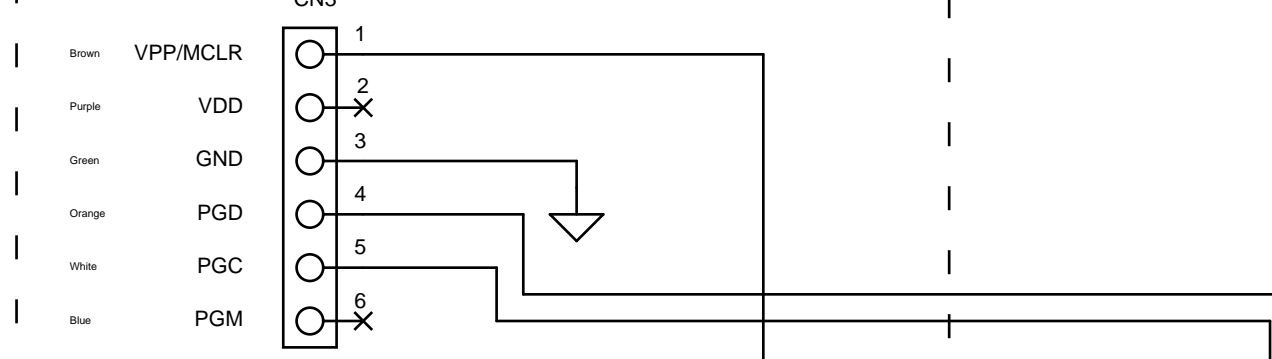

PIC Real Time Clock DS1307

Analogue Keys

Real Time Clock

ICSP

Multiplexed 7seg display