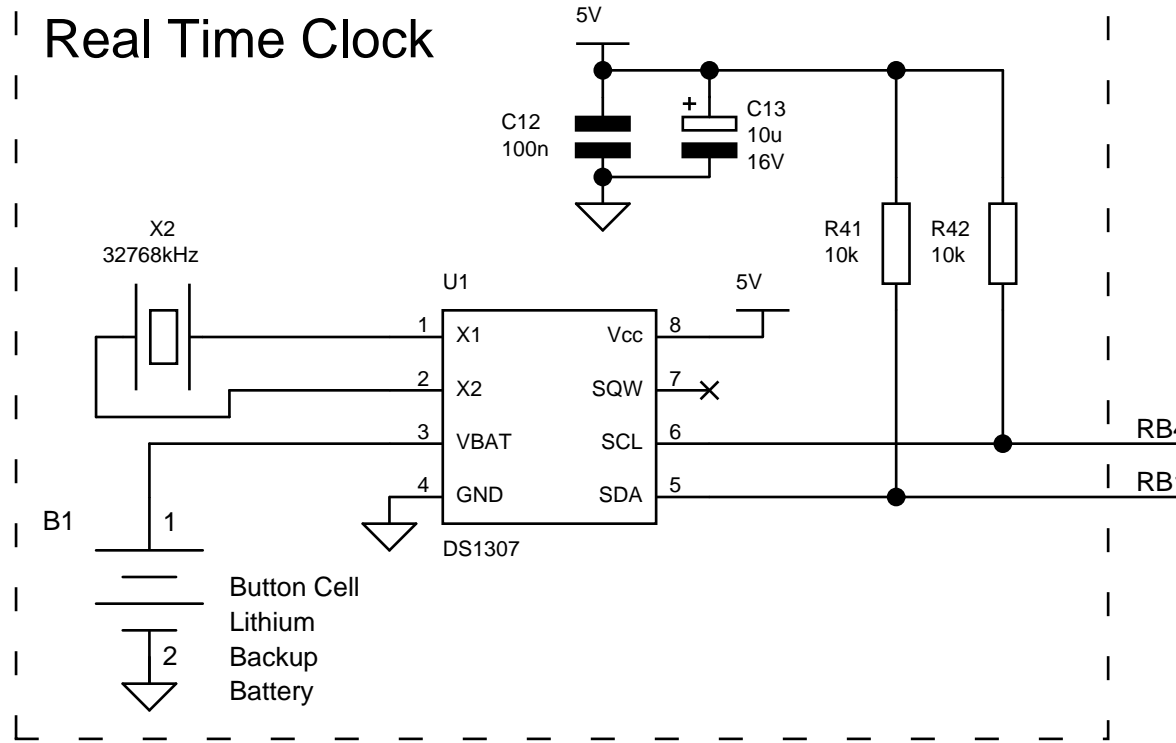

PIC Real Time Clock DS1307

Analogue Keys

Real Time Clock

ICSP

Multiplexed 7seg display