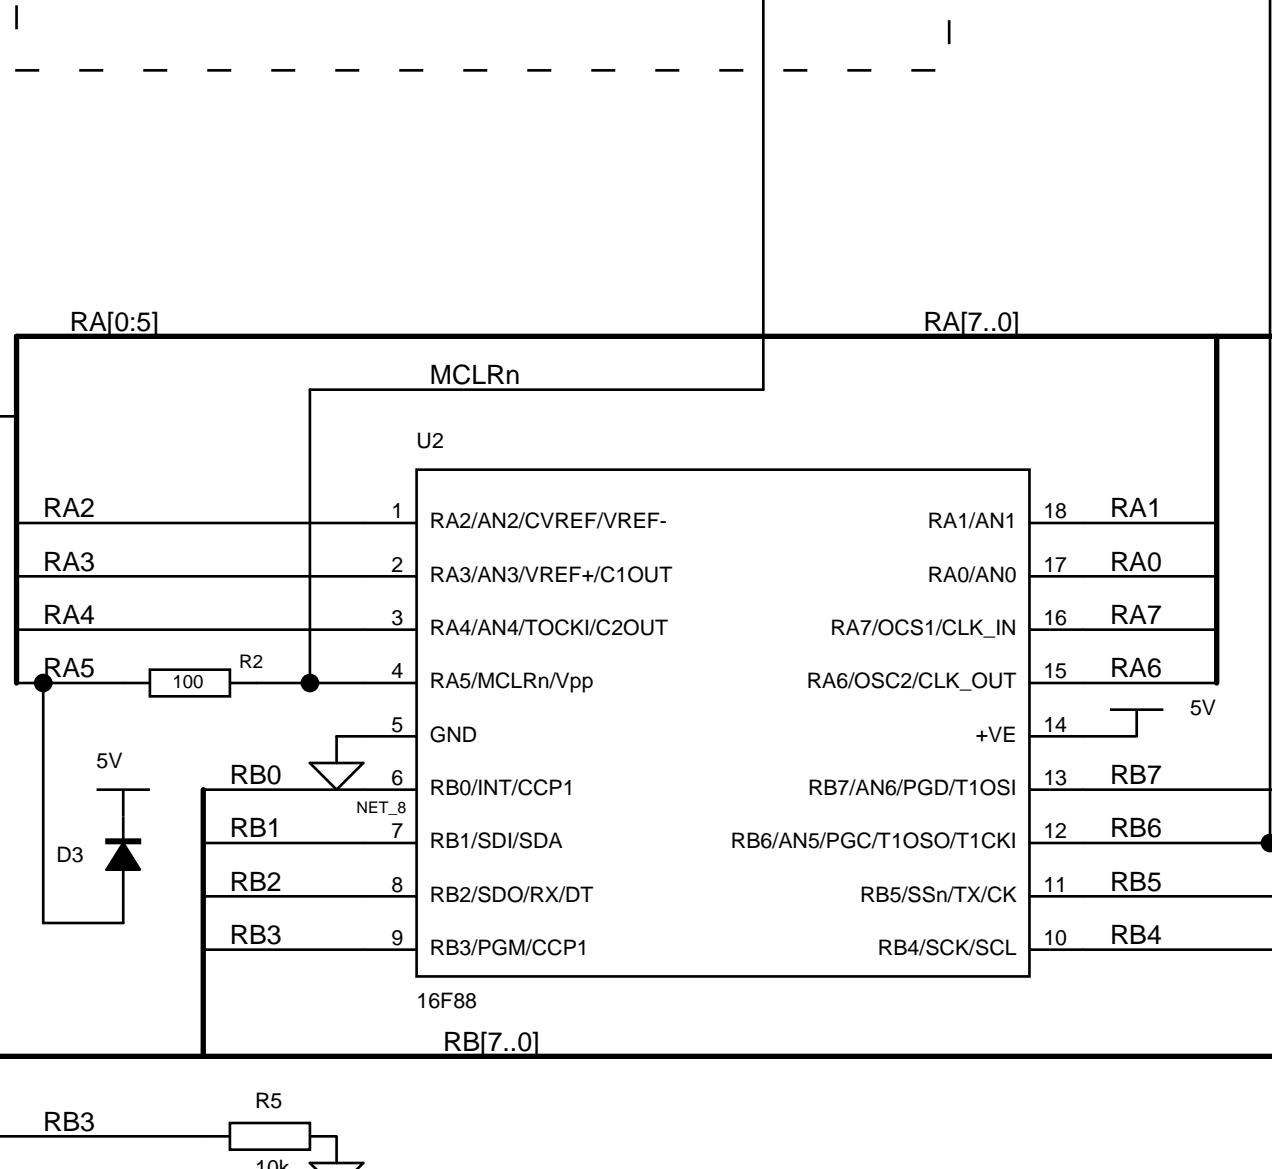

PIC Real Time Clock DS1307

Analogue Keys

Real Time Clock

ICSP

Multiplexed 7seg display