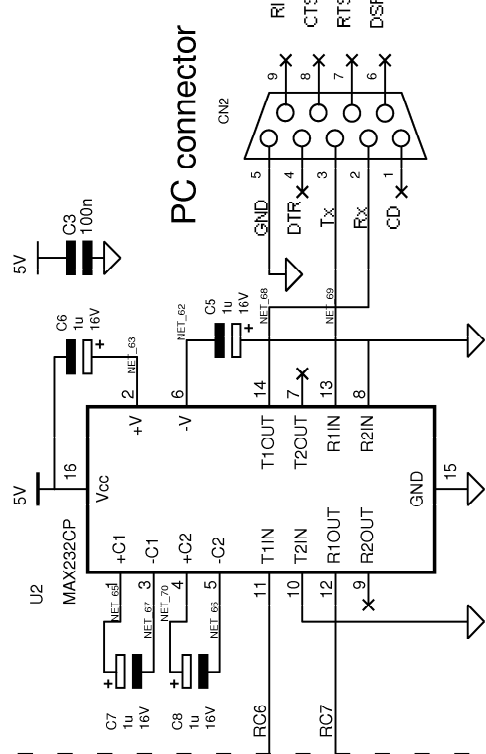

Serial LCD

5V Power Supply

LCD : HD44780

Serial interface RS232

Copyright © 2006 www.best-microcontroller-projects.com
No reproduction without permission.