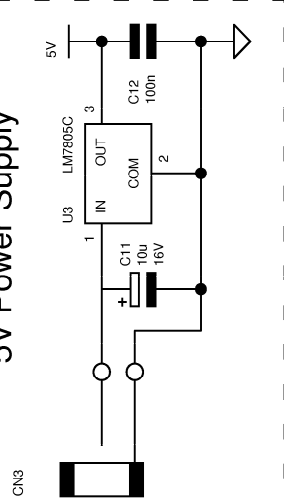

Serial LCD

5V Power Supply

LCD : HD44780

Serial interface RS232

Copyright © 2006 www.best-microcontroller-projects.com
No reproduction without permission.