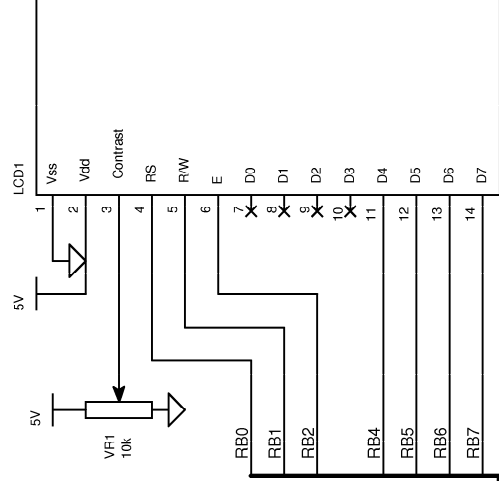

Serial LCD

5V Power Supply

LCD : HD44780

Serial interface RS232

Copyright © 2006 www.best-microcontroller-projects.com
No reproduction without permission.