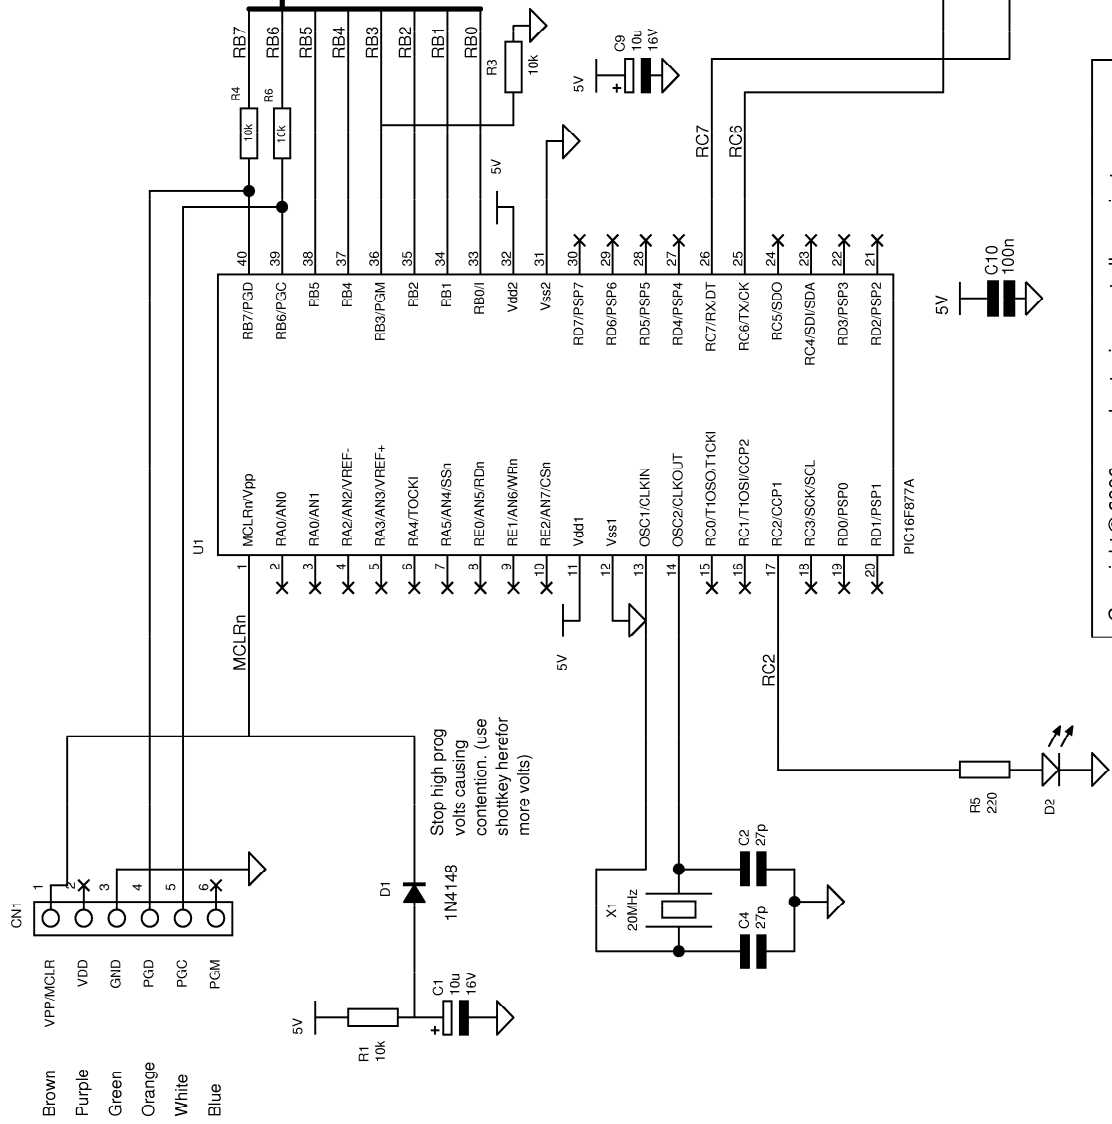

Serial LCD

5V Power Supply

LCD : HD44780

Serial interface RS232

Copyright © 2006 www.best-microcontroller-projects.com
No reproduction without permission.