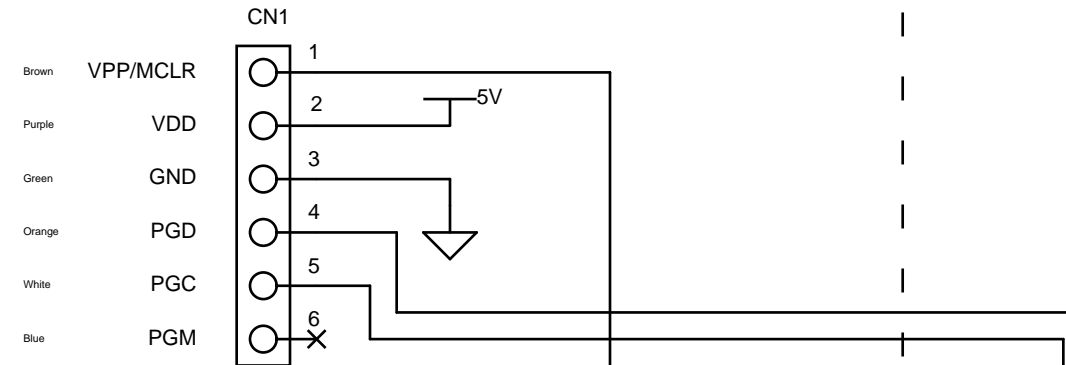

PIC Real Time Clock DS1307

Analogue Keys

ICSP

Multiplexed 7seg display

Real Time Clock