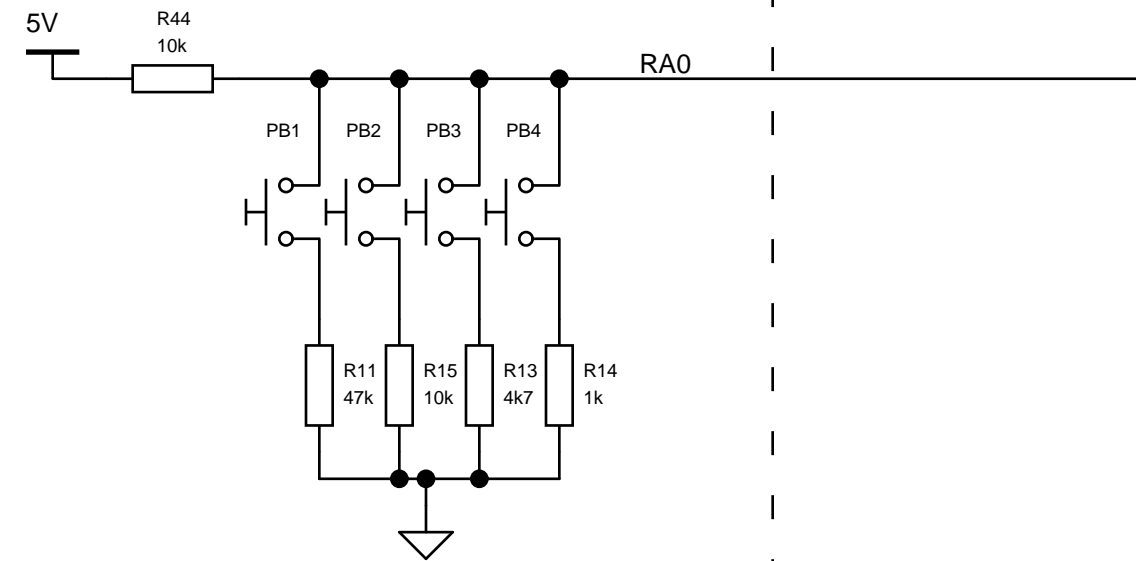

PIC Real Time Clock DS1307

Analogue Keys

ICSP

Multiplexed 7seg display

Real Time Clock