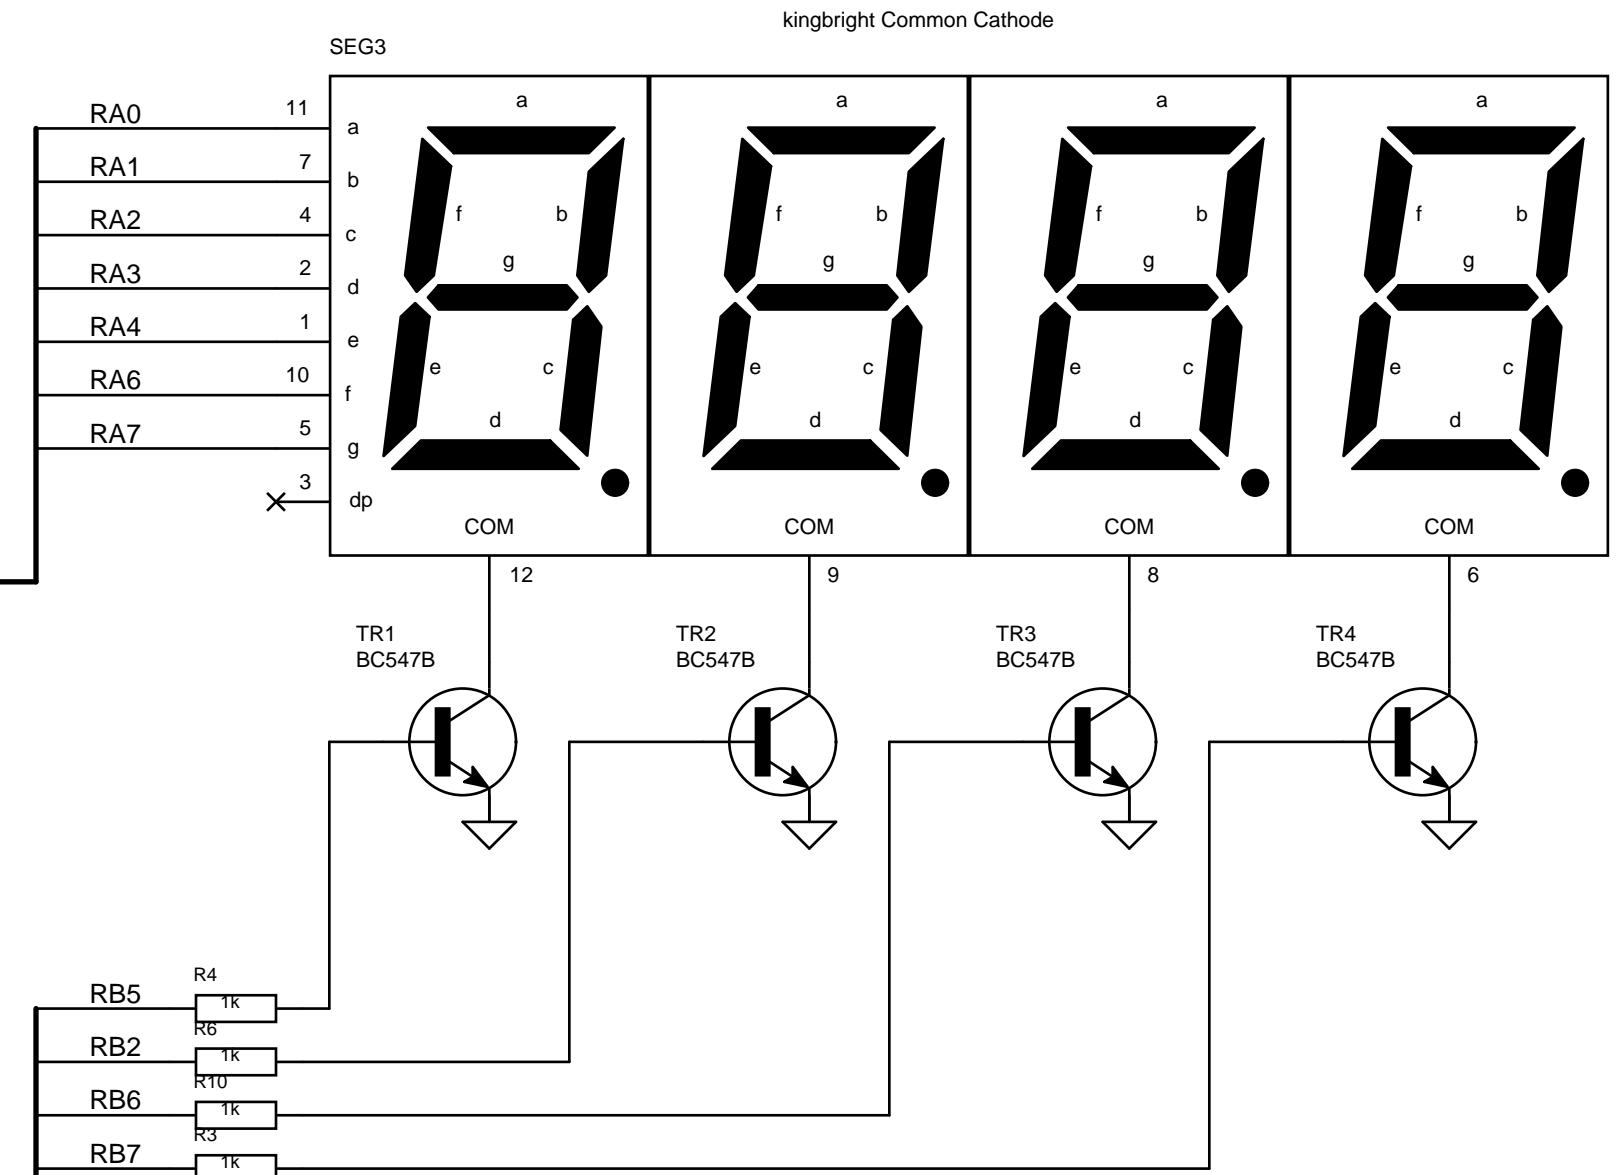

PIC Real Time Clock DS1307

Analogue Keys

ICSP

Multiplexed 7seg display

Real Time Clock